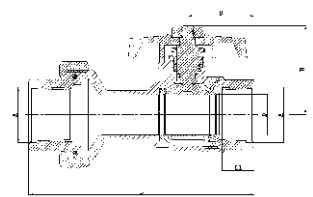

Cold Water Service Valve - Threaded

Part No.	Size	A	B	D	L	H
WH-63-3434-002	3/4"	3/4-14NPT	31	Φ18	104	42