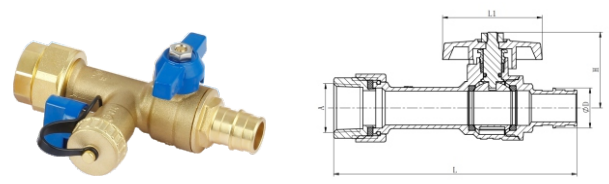

Cold Water Service Valve - Threaded

Part No.	Size	A	D	L	L1	H
WH-63-3434-018	3/4"	3/4-14NPT	Φ22	133	54.5	41.5