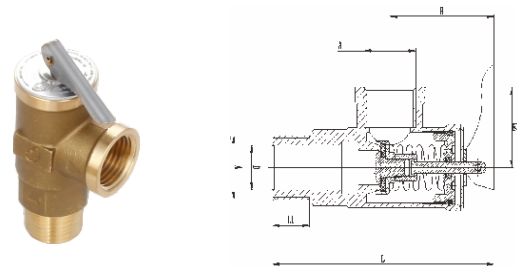

Pressure Safety Valve

Part No.	Size	A	D	L	L1	L2	H
WH-63-3434-012	3/4"	3/4-14NPT	Φ20	82	15	27	38.5