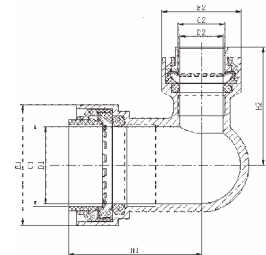

Reducing Elbow

push x push

Part No.	Size	H1	H2	C1	D1	E1	C2	D2	E2
WC-42-1012-081	1"x1/2"	46.4	41.7	φ29	φ27	φ42.6	φ16.2	φ15	φ27.7
WC-42-3412-082	3/4"x1/2"	40.7	39.9	φ22.8	φ21.5	φ34	φ16.2	φ15	φ27.7
WC-42-1034-083	1"x3/4"	46.4	42.7	φ29	φ27	φ42.6	φ22.8	φ21.5	φ34
WC-42-1238-084	1/2"x3/8"	33.9	33.4	φ16.2	φ15	φ27.7	φ13	φ11.5	φ23.4