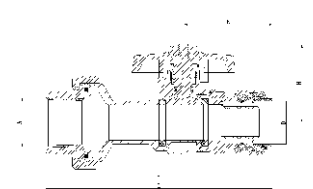

Cold Water Service Valve - Pushfit Connect

Part No.	Size	A	B	D	L	H
WH-63-3434-004	3/4"	3/4-14NPT	47	Φ22.6	120	41