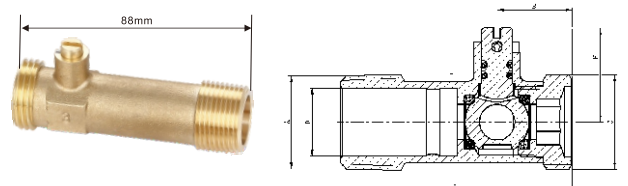

Adapter Ball Valve (88mm)

Part No.	Size	A	B	C	D	L	H
WH-63-3434-010	3/4"	3/4-14NPT	21	3/4-11.5NH	Φ19	88	26.5