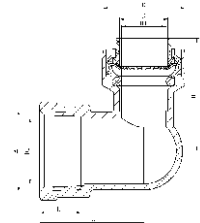

Reducing Female Elbow

push x female

Part No.	Size	A	L1	C	D1	D2	H1	H2
WC-42-1234-066	1/2"xF3/4"	3/4-14NPT	14	φ16.2	φ15	φ22	38	35
WC-42-3410-067	3/4"xF1"	1"-11.5NPT	17	φ22.8	φ21.5	φ34	43	45