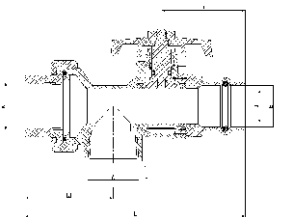

Hot Water Service Valve - Pressfit

Part No.	Size	A	B	D	E	L	L1	H
WH-63-3434-007	3/4"	3/4-14NPT	45	Φ18	Φ22.4	118	47	42