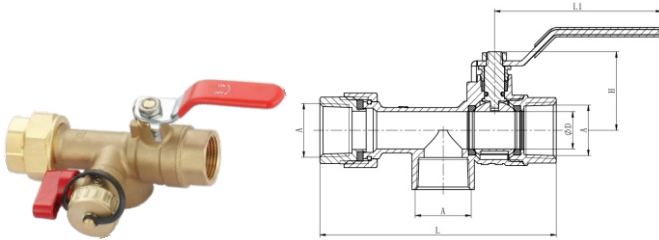

Hot Water Service Valve - Threaded

Part No.	Size	A	D	L	L1	H
WH-63-3434-020	3/4"	3/4-14NPT	Φ18.5	117.5	83	39