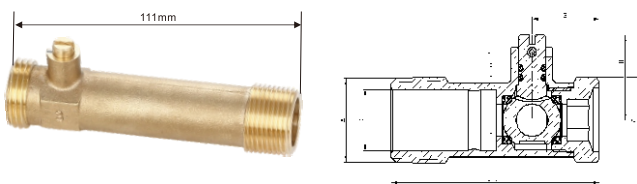

Adapter Ball Valve (111mm)

Part No.	Size	A	B	C	D	L	H
WH-63-3434-011	3/4"	3/4-14NPT	21	3/4-11.5NH	Φ19	111	26.5