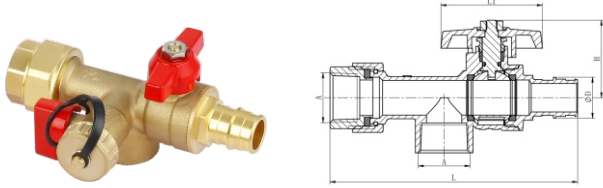

Hot Water Service Valve - Threaded

Part No.	Size	A	D	L	L1	H
WH-63-3434-017	3/4"	3/4-14NPT	Φ22	133	54.5	41.5