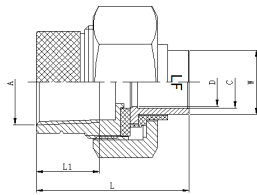

Female Welded Reducing Insulated Joint

Part No.	Size	A	C	W	L	L1
GC-62-3412-022	3/4"x1/2"	3/4-14NPT	Φ16	Φ21	47	20