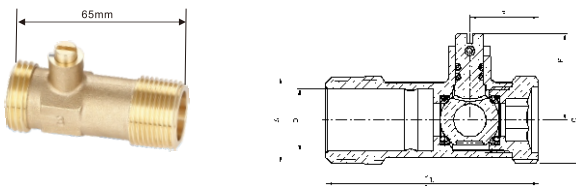

Adapter Ball Valve (65mm)

Part No.	Size	A	B	C	D	L	H
WH-63-3434-009	3/4"	3/4-14NPT	21	3/4-11.5NH	Φ19	65	26.5