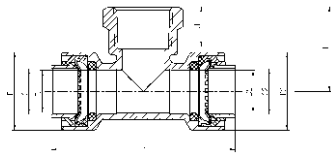

Internal Thread Reducing Tee

push x push x male

Part No.	Size	A	L1	C1	D1	E2	C2	D2	E2	L	H
WC-42-343412-071	3/4"x3/4"xF1/2"	1/2-14NPT	14	φ22.8	φ21.5	φ34	φ22.8	φ21.5	φ34	79	35
WC-42-121234-072	1/2"x1/2"xF3/4"	3/4-14NPT	14	φ16.2	φ15	φ28	φ16.2	φ15	φ28	65	35
WC-42-341212-073	3/4"x1/2"xF1/2"	1/2-14NPT	14	φ22.8	φ21.5	φ34	φ16.2	φ15	φ28	79	39.5
WC-42-341234-074	3/4"x1/2"xF3/4"	3/4-14NPT	14	φ22.8	φ21.5	φ34	φ16.2	φ15	φ28	79	39.5
WC-42-101034-075	1"x1"xF3/4"	3/4-14NPT	14	φ29	φ27	φ43	φ29	φ27	φ43	94	45