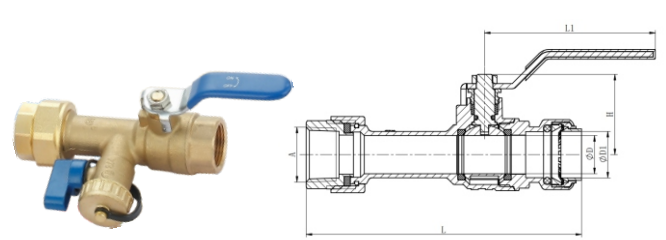

Cold Water Service Valve - Threaded

Part No.	Size	A	D	D1	L	L1	H
WH-63-3434-022	3/4"	3/4-14NPT	Φ18.5	Φ22.3	134	83	39