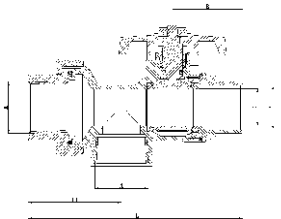

Hot Water Service Valve - Welded

Part No.	Size	A	B	D	L	L1	E	H
WH-63-3434-005	3/4"	3/4-14NPT	35	Φ19	108	47	Φ22.3	41