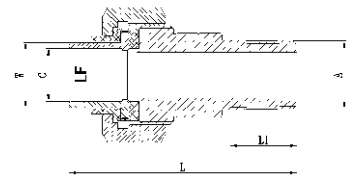

Male Thread Welded Insulated Joint

Part No.	Size	A	C	W	L	L1
GC-62-3412-019	1/2"x1/2"	1/2"-14NPT	Φ16	Φ21	47	20
GC-62-1212-020	3/4"x3/4"	3/4"-14NPT	Φ22.4	Φ27	74	21
GC-62-3412-021	3/4"x1/2"	3/4"-14NPT	Φ16	Φ20	72	22