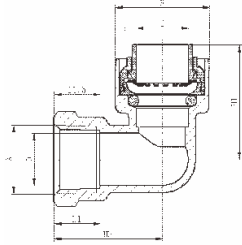

Female Elbow

push x female

Part No.	Size	A	C	D	E	L	H1	H2
WC-42-3838-043	3/8"xF3/8"	3/8-18NPT	φ13	φ13	φ24	12	29	27
WC-42-1212-044	1/2"XF1/2"	1/2-14NPT	φ16.2	φ15	φ28	15	34	36
WC-42-3434-045	3/4"XF3/4"	3/4-14NPT	φ22.8	φ22	φ34	15	35	37
WC-42-1010-046	1"XF1"	1-11.5NPT	φ29	φ26	φ43	18	47	45