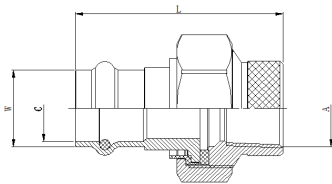

Female Pressfit Insulated Joint

Part No.	Size	A	C	W	L
GC-62-1212-029	1/2"x1/2"	1/2"-14NPT	Φ16	Φ19	64
GC-62-3434-030	3/4"x3/4"	3/4"-14NPT	Φ22.4	Φ26	70
GC-62-1010-031	1"x1"	3/4"-14NPT	Φ28.7	Φ32	81
GC-62-0114-032	1 1/4"x1 1/4"	1 1/4-11.5NPT	Φ35.05	Φ38	82
GC-62-0112-033	1 1/2"x1 1/2"	1 1/2-11.5NPT	Φ41.4	Φ45	94
GC-62-0020-034	2"x2"	2-11.5NPT	Φ54.1	Φ58	100