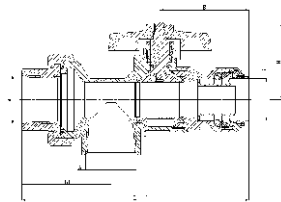

Hot Water Service Valve - Pushfit Connect

Part No.	Size	A	B	D	L	L1	H
WH-63-3434-003	3/4"	3/4-14NPT	47	Φ22.6	120	47	41