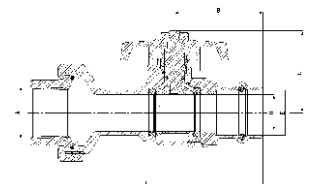

Cold Water Service Valve - Pressfit

Part No.	Size	A	B	D	E	L	H
WH-63-3434-008	3/4"	3/4-14NPT	45	Φ18	Φ22.4	118	42