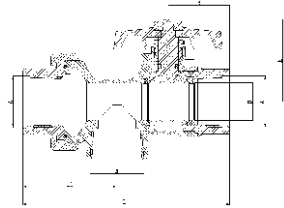

## Hot Water Service Valve - Threaded

Part No.	Size	A	B	D	L	L1	H
WH-63-3434-001	3/4"	3/4-14NPT	31	Φ18	104	47	42