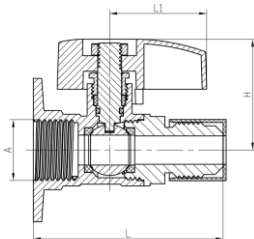

Gas Valve with Female thread

Part No.	Size	A	H	L	L1
GV-41-3434-001	3/4	1/2-14NPT	36.5	64	32.5
GV-41-3434-002	15/16	1/2-14NPT	36.5	64	32.5
GV-41-3434-003	5/8	1/2-14NPT	36.5	64	32.5