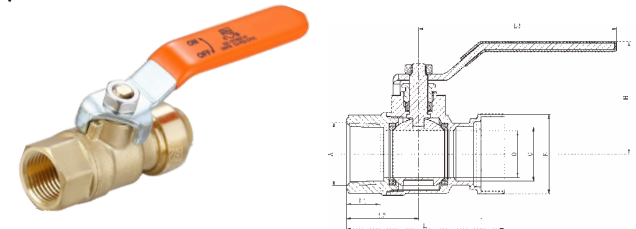

Equal Ball Valve

push x female

Part No.	Size	A	L	L1	L2	L3	H	E	C	D
WC-42-1010-094	1"xF1"	1"FNPT	85	18	39	106	60	φ43	φ29	φ25
WC-42-1212-095	1/2"xF1/2"	1/2"FNPT	62	15	28	93	42	φ28	φ16.1	φ13.5
WC-42-3434-096	3/4"xF3/4"	3/4"FNPT	72	15	32	93	45	φ34	φ22.5	φ19