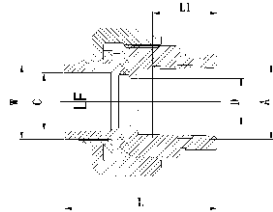

Female Welded Insulated Joint

Part No.	Size	A	C	D	W
GC-62-1212-013	1/2"x1/2"	1/2-14NPT	Φ16	Φ13	Φ21
GC-62-1212-014	3/4"x3/4"	3/4-14NPT	Φ22.4	Φ19.5	Φ26
GC-62-1212-015	1"x1"	1-11.5NPT	Φ28.7	Φ24	Φ33
GC-62-1212-016	1 1/4"x1 1/4"	1 1/4-11.5NPT	Φ35	Φ32.5	Φ40
GC-62-1212-017	1 1/2"x1 1/2"	1 1/2-11.5NPT	Φ41.5	Φ38	Φ47
GC-62-1212-018	2"x2"	2-11.5NPT	Φ54	Φ50.5	Φ59