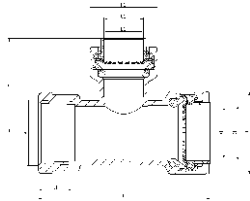

Reducing Female Tee

push x female x push

Part No.	Size	A	L1	C1	D1	E1	C2	D2	E2	L	H
WC-42-343412-065	3/4"xF3/4x1/2"	3/4-14NPT	14	φ22.8	φ21.5	φ34	φ16.2	φ15	φ28	71	39