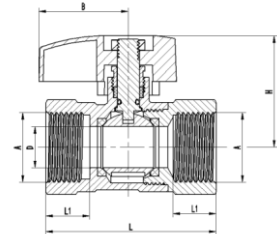

180° Heavy-duty Vented Gas Ball Valve

Part No.	Size	A	B	D	L	L1	H
GV-41-1212-009	1/2" FIPx1/2" FIP	1/2-14NPT	32	φ10	59.5	15.5	36
GV-41-3434-010	3/4" FIPx3/4" FIP	3/4-14NPT	32	φ15	63	15	39