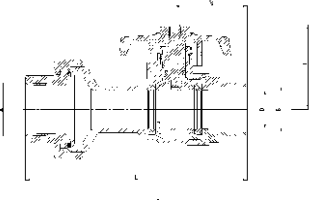

Cold Water Service Valve - Welded

Part No.	Size	A	B	D	L	E	H
WH-63-3434-006	3/4"	3/4-14NPT	35	Φ19	108	Φ22.3	41