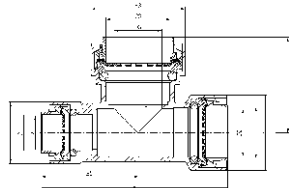

Reducing Tee

push x push x push

Part No.	Size	L	H	H2	C1	D1	E1	C2	D2	E2	C3	D3	E3
WC-42-123410-068	1/2" x3/4" x1"	84	43	44	φ16.2	φ15	φ28	φ22.8	φ21.5	φ34	φ29	φ21.5	φ43
WC-42-121210-069	1/2"x1/2"x1"	86	47	43	φ16.2	φ15	φ28	φ16.2	φ15	φ28	φ29	φ15	φ43
WC-42-121234-070	1/2"x1/2"x3/4"	78	40	39	φ16.2	φ15	φ28	φ16.2	φ15	φ28	φ22.8	φ15	φ34
WC-42-121238-071	1/2"x1/2"x3/8"	66	32	33	φ16.2	φ15	φ28	φ16.2	φ15	φ28	φ13	φ11.5	φ23
WC-42-123434-072	1/2"x3/4"x3/4"	81	40	41	φ16.2	φ15	φ28	φ22.8	φ21.5	φ34	φ22.8	φ21.5	φ34
WC-42-123838-073	1/2"x3/8"x3/8"	66	33	33	φ16.2	φ15	φ28	φ13	φ11.5	φ23	φ13	φ11.5	φ23
WC-42-101012-074	1"x1"x1/2"	81	42	40	φ29	φ27	φ43	φ29	φ27	φ43	φ16.2	φ15	φ27
WC-42-101034-075	1"x1"x3/4"	94	47	47	φ29	φ27	φ43	φ29	φ27	φ43	φ29	φ21.5	φ34
WC-42-341212-076	3/4"x1/2"x1/2"	75	37	40	φ22.8	φ21.5	φ34	φ16.2	φ15	φ28	φ16.2	φ15	φ28
WC-42-343410-077	3/4" x3/4" x1"	85	47	43	φ22.8	φ21.5	φ34	φ22.8	φ21.5	φ34	φ29	φ21.5	φ43
WC-42-343412-078	3/4"x3/4"x1/2"	70	39	37	φ22.8	φ21.5	φ34	φ22.8	φ21.5	φ34	φ16.2	φ15	φ28
WC-42-381234-079	3/8"x1/2"x3/4"	74	40	37	φ13	φ11.5	φ23	φ16.2	φ15	φ28	φ22.8	φ15	φ34
WC-42-383834-080	3/8"x3/8"x1/2"	66	33	33	φ13	φ11.5	φ23	φ13	φ11.5	φ23	φ16.2	φ11.5	φ28
WC-42-341234-095	3/4"x1/2"x3/4"	70	39	37	φ22.8	φ21.5	φ34	φ16.2	φ15	φ28	φ22.8	φ21.5	φ34