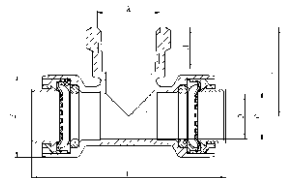

Female Tee

push x push x female

Part No.	Size	A	L1	C	D	E	L	H
WC-42-383838-057	3/8"x3/8"xF3/8"	3/8-18NPT	11	φ13	φ11.5	φ23	58	24
WC-42-121212-058	1/2"x1/2"xF1/2"	1/2-14NPT	14	φ16.2	φ15	φ28	65	30
WC-42-343434-059	3/4"x3/4"xF3/4"	3/4-14NPT	14	φ22.8	φ21.5	φ34	79	35
WC-42-101010-060	1"x1"xF1"	1-11.5NPT	17	φ29	φ27	φ43	94	45