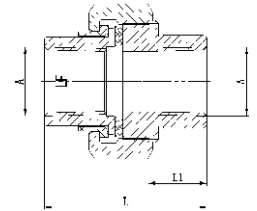

Female Insulated Joint

Part No.	Size	A	L	L1
GC-62-1212-023	1/2"x1/2"	1/2-14NPT	49	19
GC-62-3434-024	3/4"x3/4"	3/4-14NPT	56	19
GC-62-1010-025	1"x1"	1-11.5NPT	64	21
GC-62-0114-026	1 1/4"x1 1/4"	1 1/4-11.5NPT	68	24
GC-60-0112-027	1 1/2"x1 1/2"	1 1/2-11.5NPT	77	26
GC-62-0020-028	2"x2"	2-11.5NPT	80	26