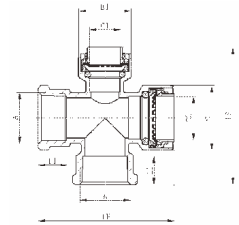

Reducing Female Cross

female x female x push x push

Part No.	Size	A	C1	C2	D	E1	E2	LH	LS	L1
WC-42-1234-053	F3/4"xF3/4"xF1/2"xF3/4"	3/4-14NPT	φ16.2	φ22.8	φ21	φ28	φ34	72	72	15