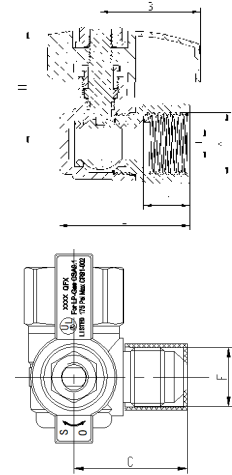

90° Valve Ball

Part No.	Size	A	F	B	C	D	L	L1	H
GV-41-1238-009	1/2" FIPx3/8" FLare	1/2-14NPT	5/8-18UNF	33	30	φ10	43	15	37
GV-41-1212-010	1/2" FIPx1/2" FLare	1/2-14NPT	3/4-16UNF	33	34	φ10	43	15	37
GV-41-1258-011	1/2" FIPx5/8" FLare	1/2-14NPT	15/16-16UNF	33	39	φ10	45	15	37
GV-41-3458-012	3/4" FIPx5/8" FLare	3/4-14NPT	15/16-16UNF	33	41	φ15	47	16	41